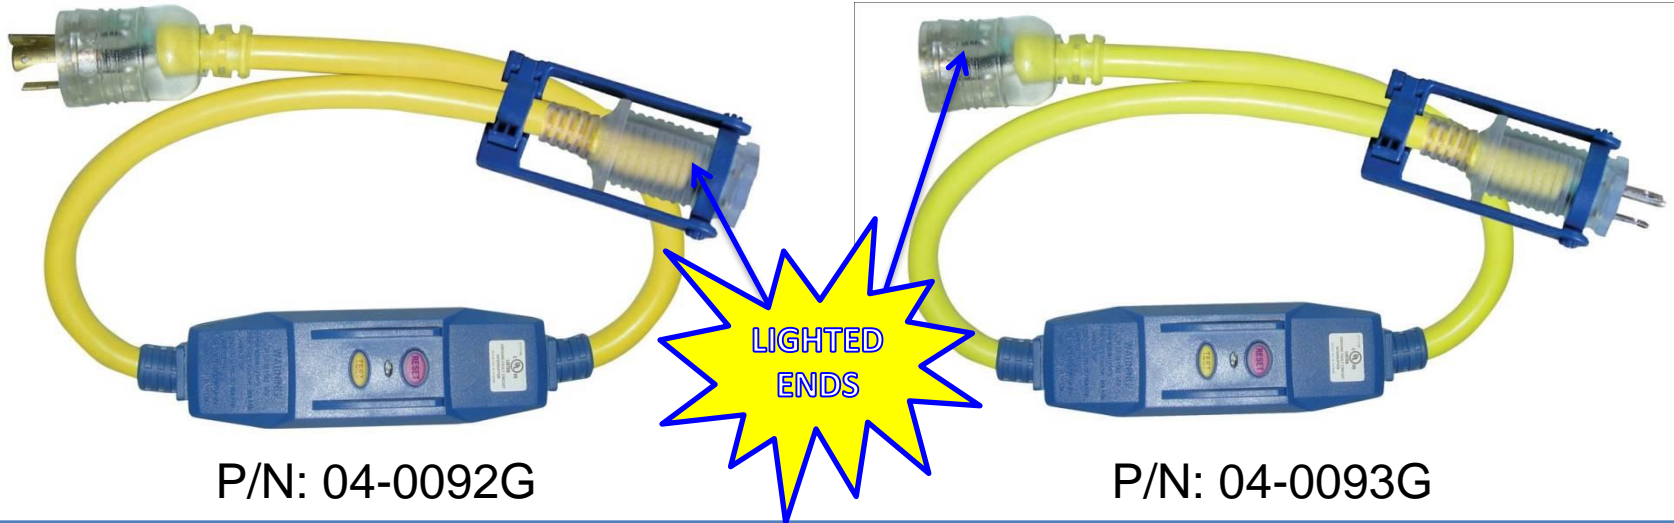

20 Amp GFCI Adapters

20 Amp GFCI Adapters

ITEM PN#	CORD LENGTH	WIRE GAUGE	WIRE TYPE	WIRE COLOR	OUTLETS	PLUG TYPE	RECEPTICLE TYPE	POWER RATING AMPS	WATTS	PACK QTY
04-0092G	3ft	12/3	STW	YELLOW	1	L5-20P	5-15R	15	1875	6
04-0093G	3ft	12/3	STW	YELLOW	1	5-15P	L5-20R	15	1875	6